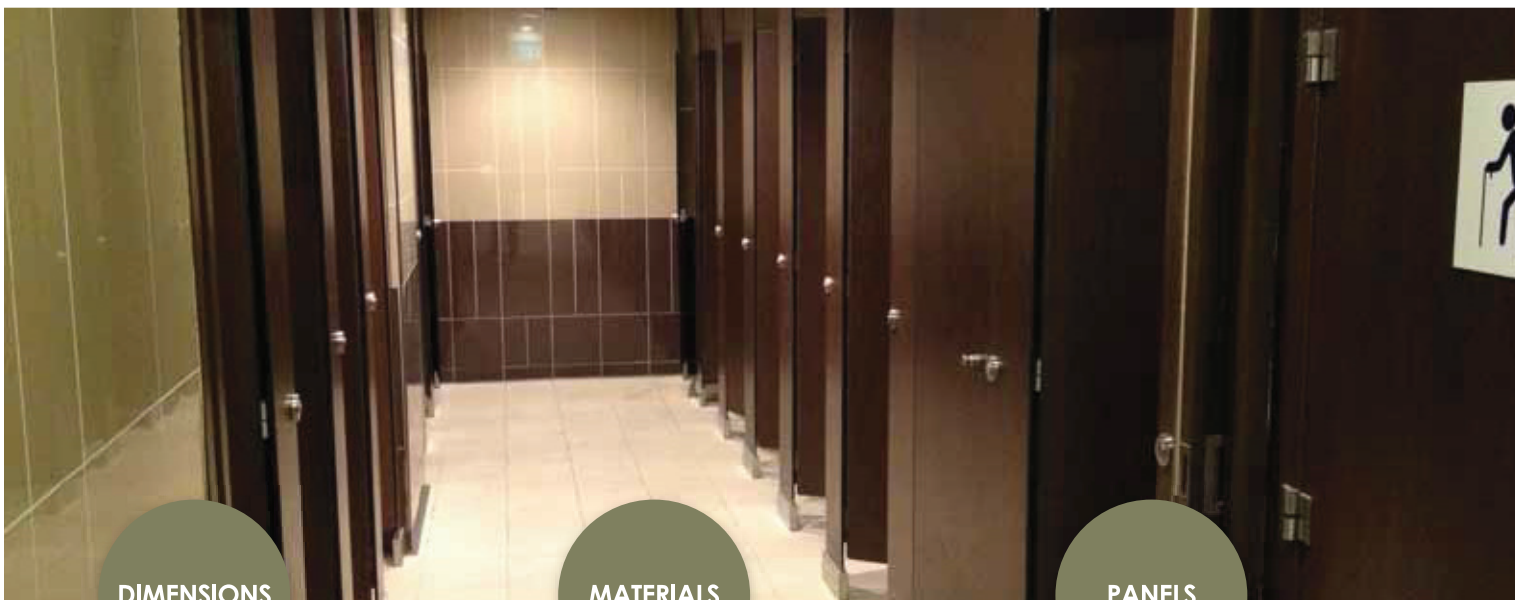

DULUXE D'Concept

Duluxe D'Concepts is a creative solution for any restroom worries, it is customize and tailor-made to suit your needs. Along with its various combinations, it can withstand high traffic and usages. Its accessories can be made up of an integration of nylon, aluminum as well as stainless steel to ensure its rigidity and resistance.

DIMENSIONS

Suggested cubicles' 2000mm overall height, measured from the finished floor level to the top of the head rail includes a 150mm floor clearance. Its width and depth are tailored to meet your preferences and to adapt to individual site conditions.